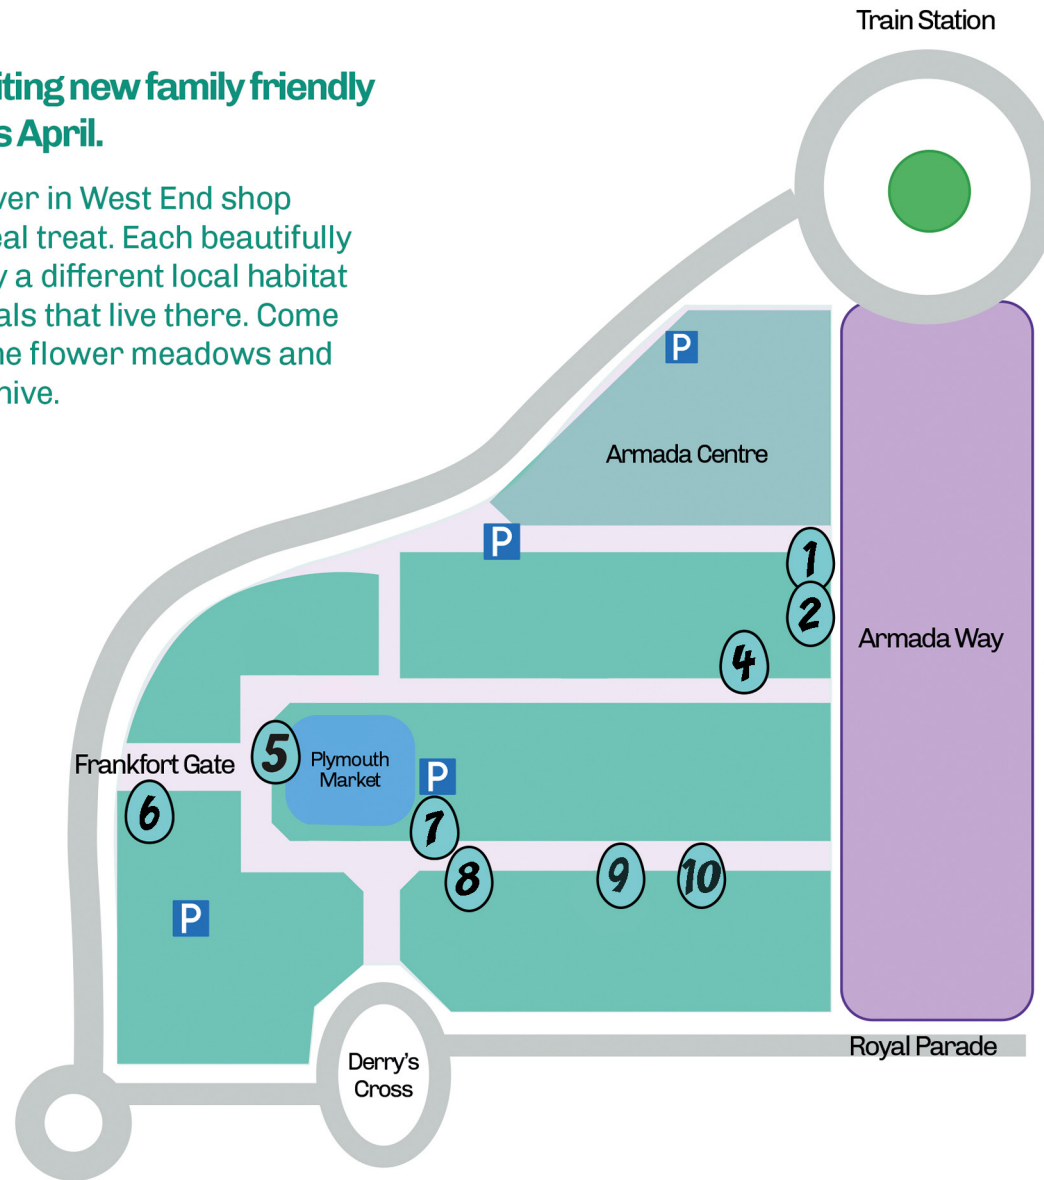

visitplymouth.co.uk
@WhatsOnPlymouth

**HAPPY
HUNTING &
GOOD LUCK**

Spring Time Egg Hunt

30th March – 14th April

Around Plymouth's West-End

Check out the egg hunt
map inside....

Follow Plymouth's egg-citing new family friendly Spring Time Egg Hunt this April.

With 10 large eggs to discover in West End shop windows you'll be in for a real treat. Each beautifully decorated egg is inspired by a different local habitat in Spring time and the animals that live there. Come and find bunnies hiding in the flower meadows and bees making honey in their hive.

- 1** Central Library
- 2** Oggy Oggy
- 3** Baby 'Roo
- 4** Cake Box
- 5** Crystals
- 6** Wade Sports
- 7** Daamn Good Bakes
- 8** Ryman
- 9** Moments Cafe
- 10** Pavers

Fill out the letters...

1	2	3	4	5	6	7	8	9	10